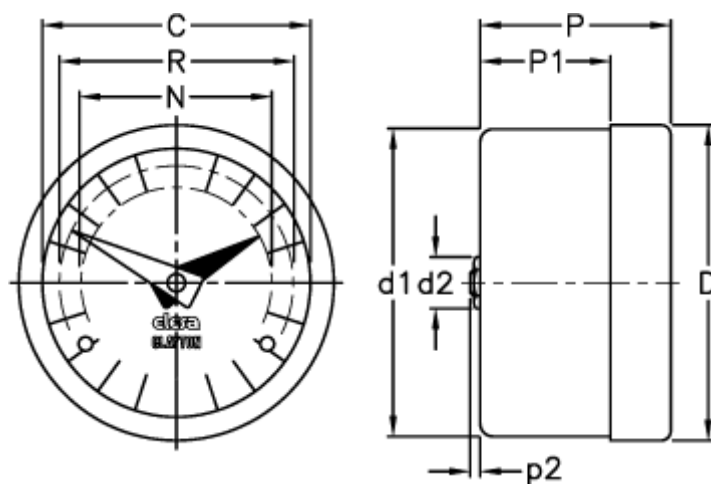

Data Sheet

Article number: 2307021352
Description: E+G Gravity indicator
GA05-0016-S

Measures

C = 102	R = 89
D = 112.7	
D1 = 111.0	
d2 = 8	
N = 76	
P = 32	
P1 = 18.8	
p2 = 1.0	